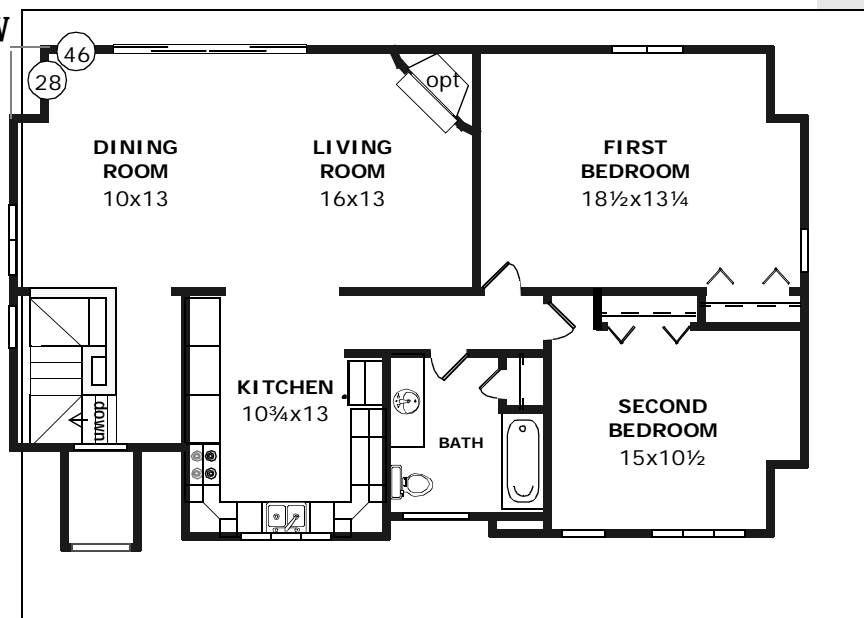

### THE VALLEYVIEW

A comfortable floor plan and a carriage-house look.

 **Elegant**

Model Number: S1012

Size: 28x46 (1196 sqft)

Rooms: 5

Bedrooms: 2

Baths: 1

## THE ARMADALE

An unusual facade and a unique floor plan.

**D&G** **Elegant**

Model Number: S1010

Size (1st Flr): 28x44

Size (2nd Flr): 28x44

Sqft: 2400

Rooms: 8

Bedrooms: 3

Baths: 1¾ + ½

ELEGANT

**THE BENTLEY**

A fine ten-room home with a sun room, a huge family room and a sensational master suite.

**D&G Elegant**

Model Number: S1000

Size (1st Flr): 52x60

## THE ROYALSTON

Magnificent.

**D&G** **Elegant**

Model Number: S1004

Size: 35x22 + 28x50 + 22x22  
(3268 sqft)

Rooms: 8

Bedrooms: 4

Baths: 2½