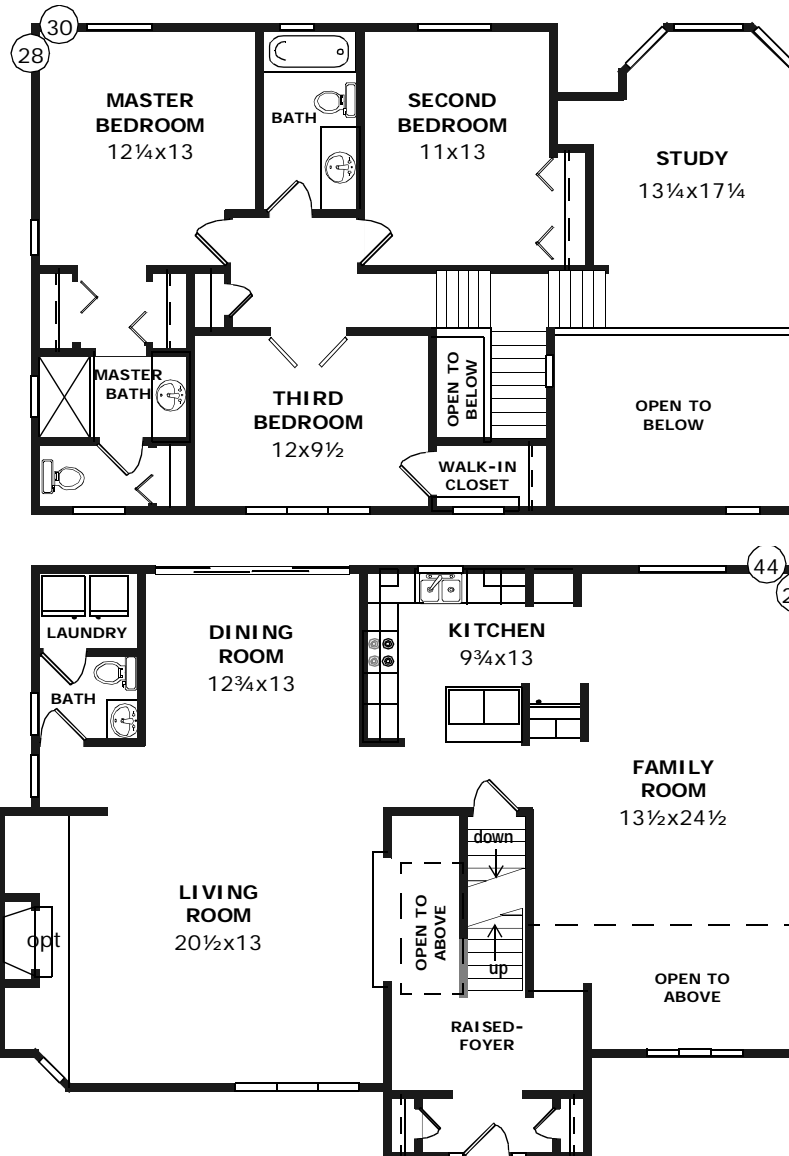

### THE VALLEYVIEW

A comfortable floor plan and a carriage-house look.

 **Elegant**

Model Number: S1012

Size: 28x46 (1196 sqft)

Rooms: 5

Bedrooms: 2

Baths: 1

## THE ARMADALE

An unusual facade and a unique floor plan.

**D&G** **Elegant**

Model Number: S1010

Size (1st Flr): 28x44

Size (2nd Flr): 28x44

Sqft: 2400

Rooms: 8

Bedrooms: 3

Baths: 1¾ + ½

ELEGANT

**THE BENTLEY**

A fine ten-room home with a sun room, a huge family room and a sensational master suite.

**D&G Elegant**

Model Number: S1000

Size (1st Flr): 52x60

Size (2nd Flr): 28x60

Sqft: 2700

Rooms: 10

Bedrooms: 4

Baths: 3

**ELEGANT**

shown with optional two-car garage