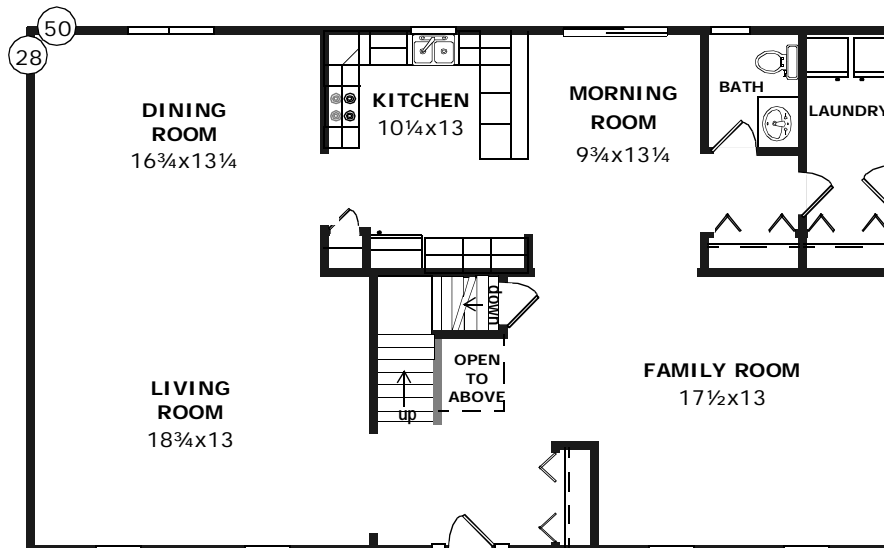

price includes three-car garage

ELEGANT