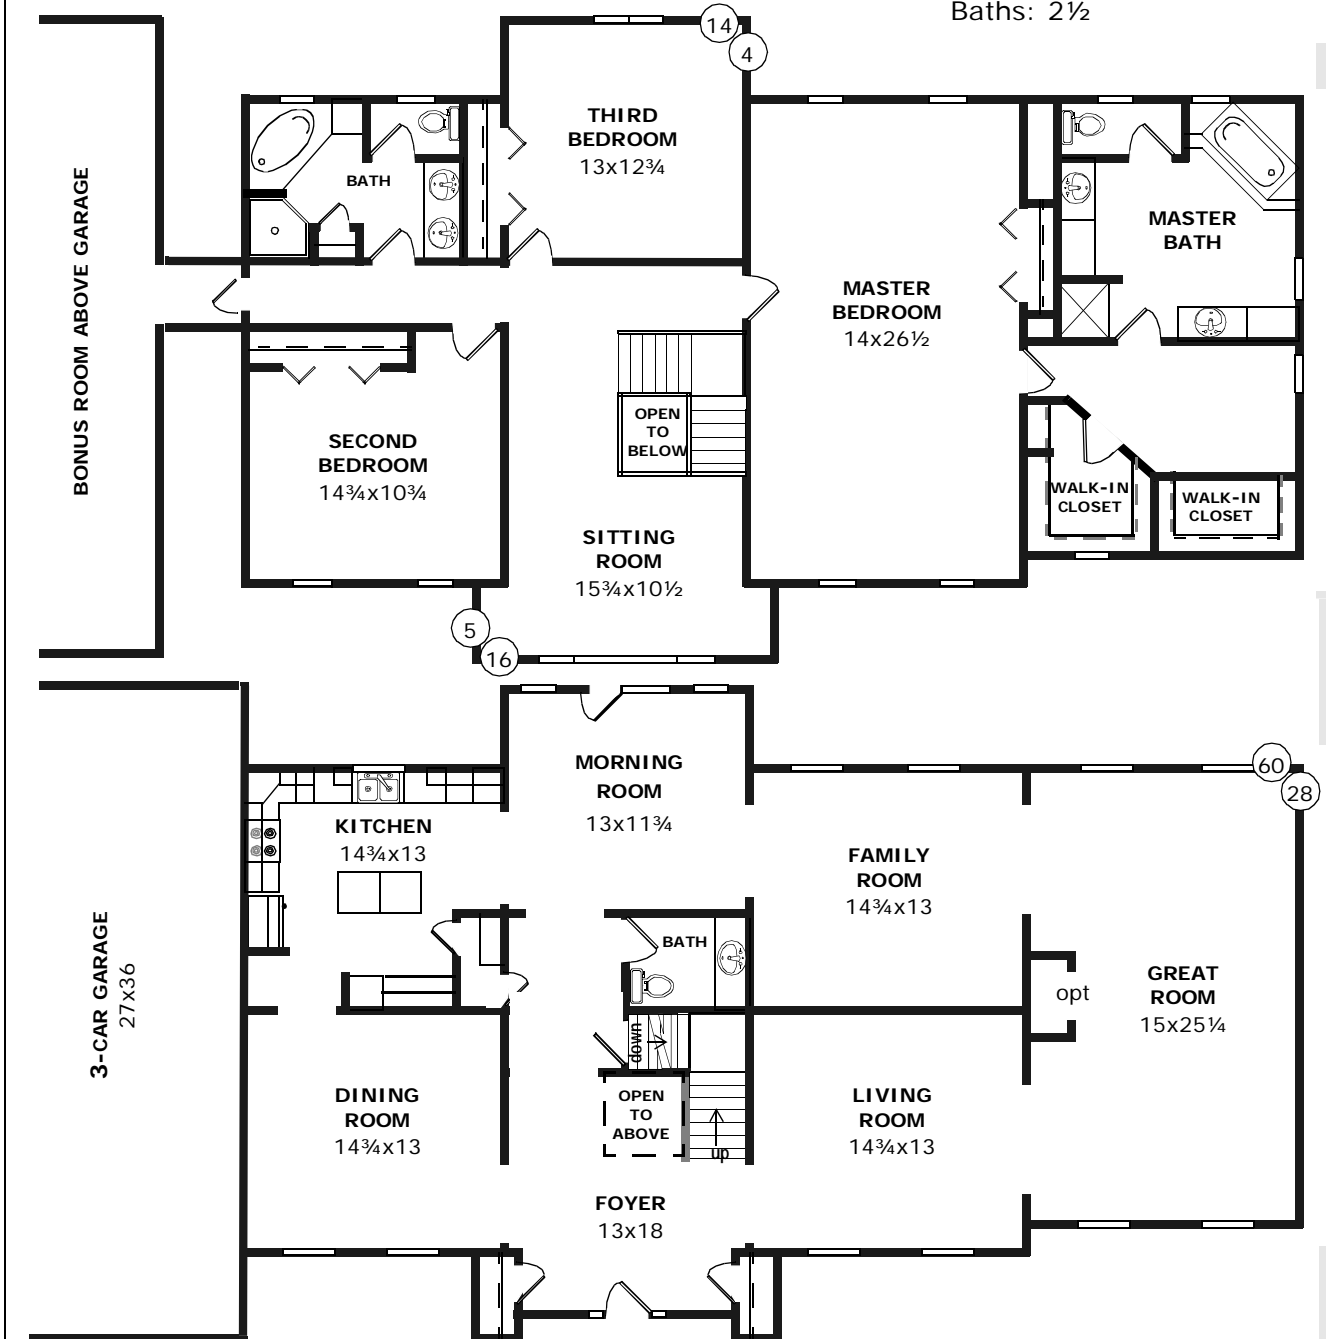

### THE VALLEYVIEW

A comfortable floor plan and a carriage-house look.

 **Elegant**

Model Number: S1012

Size: 28x46 (1196 sqft)

Rooms: 5

Bedrooms: 2

Baths: 1

Bedrooms: 3

Baths: 1¾ + ½

ELEGANT

**THE BENTLEY**

A fine ten-room home with a sun room, a huge family room and a sensational master suite.

**D&G Elegant**

Model Number: S1000

Size (1st Flr): 52x60

## THE ROYALSTON

Magnificent.

**D&G** **Elegant**

Model Number: S1004

Size: 35x22 + 28x50 + 22x22  
(3268 sqft)

Rooms: 8

Bedrooms: 4

Baths: 2½

## THE WILLIAMSBURG

Awesome.

**D&G** Elegant

Model Number: S1006

Size: 34x60 (3500 sqft) plus  
27x36 garage

Rooms: 10

Bedrooms: 3

Baths: 2½