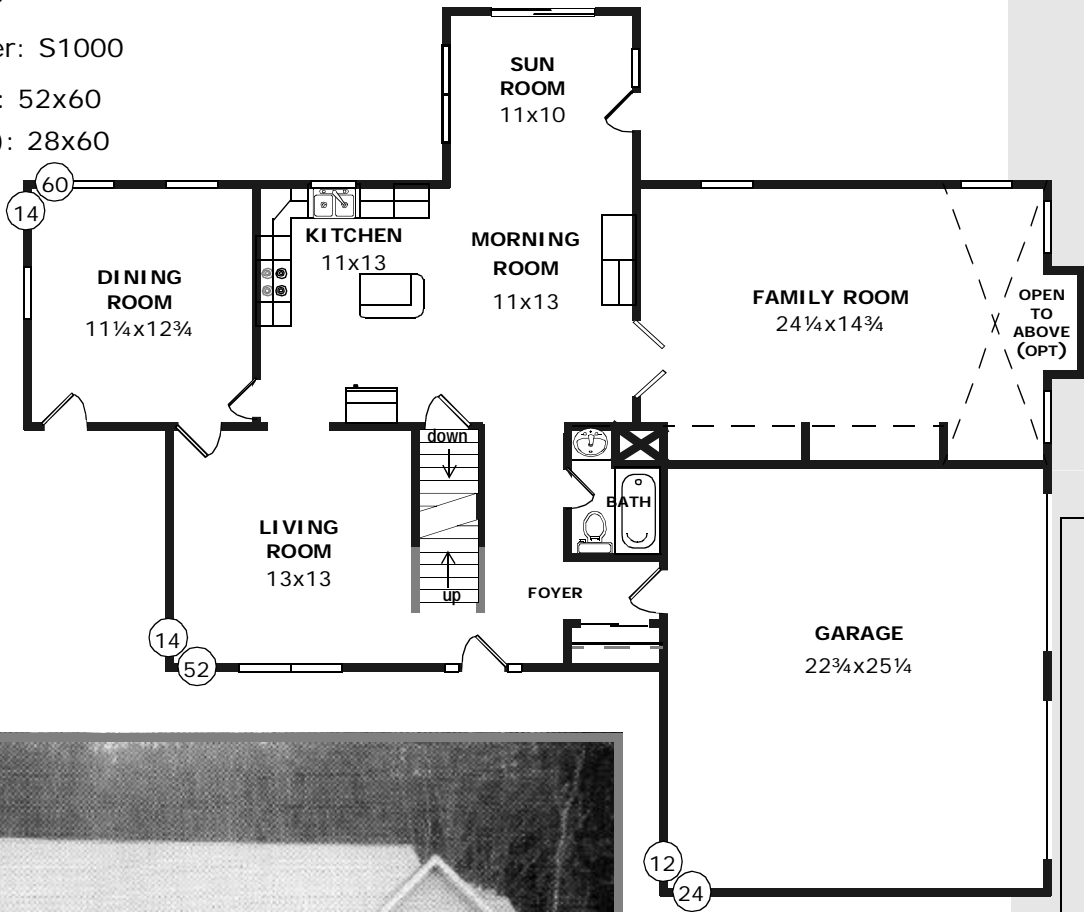

## THE ARMADALE

An unusual facade and a unique floor plan.

**D&G** **Elegant**

Model Number: S1010

Size (1st Flr): 28x44

Size (2nd Flr): 28x44

Sqft: 2400

Rooms: 8

Bedrooms: 3

Baths: 1¾ + ½

ELEGANT

**THE BENTLEY**

A fine ten-room home with a sun room, a huge family room and a sensational master suite.

**D&G Elegant**

Model Number: S1000

Size (1st Flr): 52x60

Size (2nd Flr): 28x60

Sqft: 2700

Rooms: 10

Bedrooms: 4

Baths: 3

**ELEGANT**

shown with optional two-car garage

## THE ROYALSTON

Magnificent.

**D&G** **Elegant**

Model Number: S1004

Size: 35x22 + 28x50 + 22x22  
(3268 sqft)

Rooms: 8

Bedrooms: 4

Baths: 2½