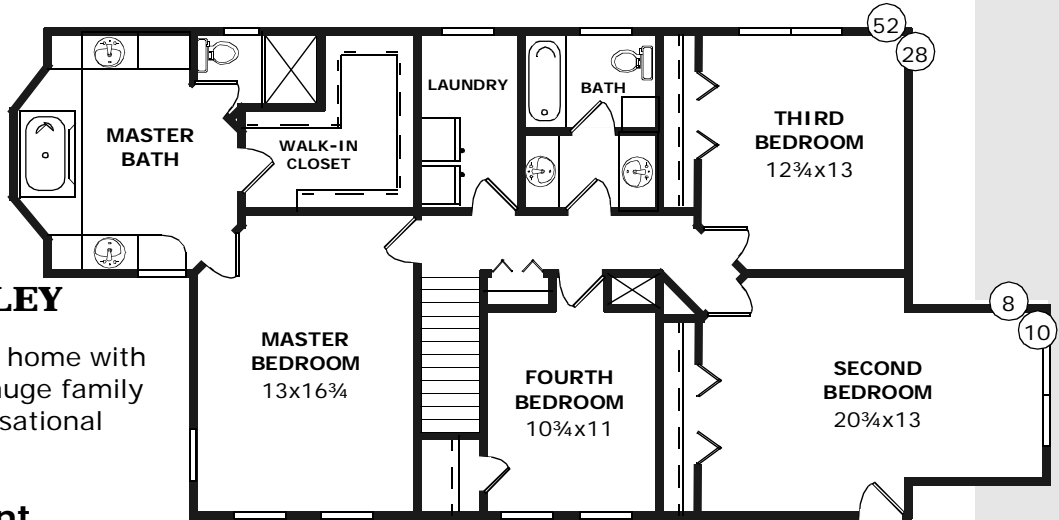

## THE ARMADALE

An unusual facade and a unique floor plan.

**D&G** **Elegant**

Model Number: S1010

Size (1st Flr): 28x44

Size (2nd Flr): 28x44

Sqft: 2400

Rooms: 8

Bedrooms: 3

Baths: 1¾ + ½

ELEGANT

**THE BENTLEY**

A fine ten-room home with a sun room, a huge family room and a sensational master suite.

**D&G Elegant**

Model Number: S1000

Size (1st Flr): 52x60

Size (2nd Flr): 28x60

Sqft: 2700

Rooms: 10

Bedrooms: 4

Baths: 3

**ELEGANT**

shown with optional two-car garage

## THE ROYALSTON

Magnificent.

**D&G** **Elegant**

Model Number: S1004

Size: 35x22 + 28x50 + 22x22  
(3268 sqft)

Rooms: 8

Bedrooms: 4

Baths: 2½