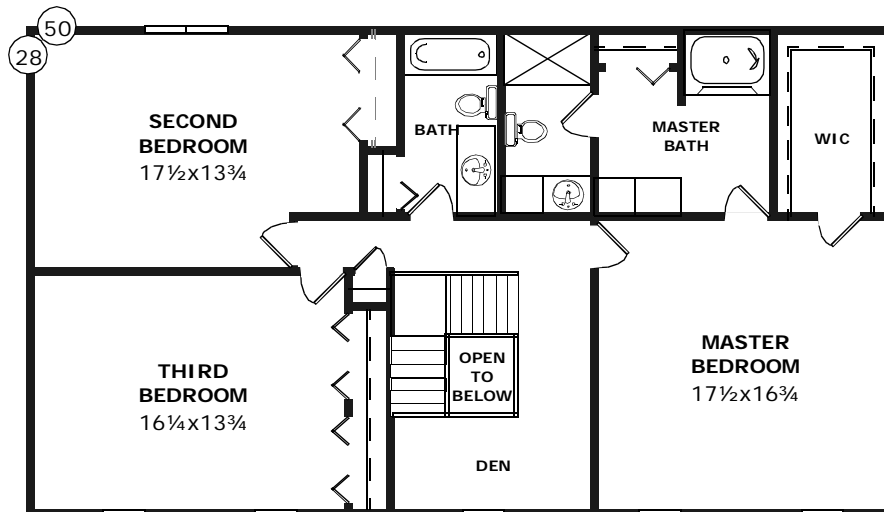

THE CARLISLE

Classic looks; luxurious spaces.

D&G **Elegant**

Model Number: S1014

Size (1st Flr): 28x50

Size (2nd Flr): 28x50

Sqft: 2750

Rooms: 8

Bedrooms: 3

Baths: 2½

ELEGANT