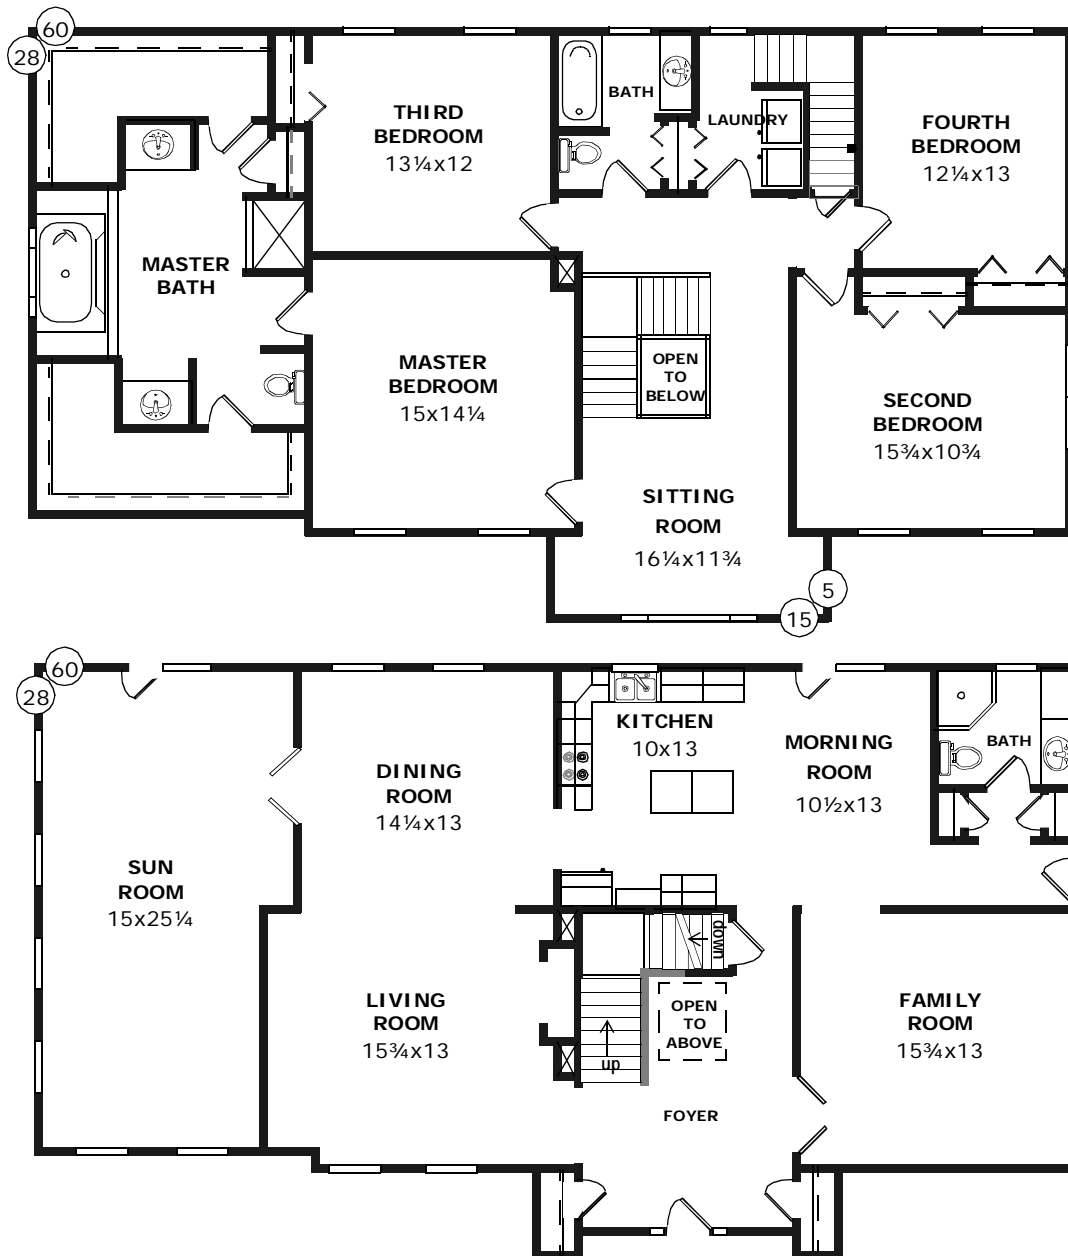

Bedrooms: 3

Baths: 1¾ + ½

ELEGANT

**THE BENTLEY**

A fine ten-room home with a sun room, a huge family room and a sensational master suite.

**D&G Elegant**

Model Number: S1000

Size (1st Flr): 52x60

## THE ROYALSTON

Magnificent.

**D&G** **Elegant**

Model Number: S1004

Size: 35x22 + 28x50 + 22x22  
(3268 sqft)

Rooms: 8

Bedrooms: 4

Baths: 2½

## THE HAMILTON

Sensational.

**D&G** Elegant

Model Number: S1002

Size: 34x60 (3400 sqft)

Rooms: 11

Bedrooms: 4

Baths: 2¾

## THE WILLIAMSBURG

Awesome.

**D&G** Elegant

Model Number: S1006

Size: 34x60 (3500 sqft) plus  
27x36 garage

Rooms: 10

Bedrooms: 3

Baths: 2½