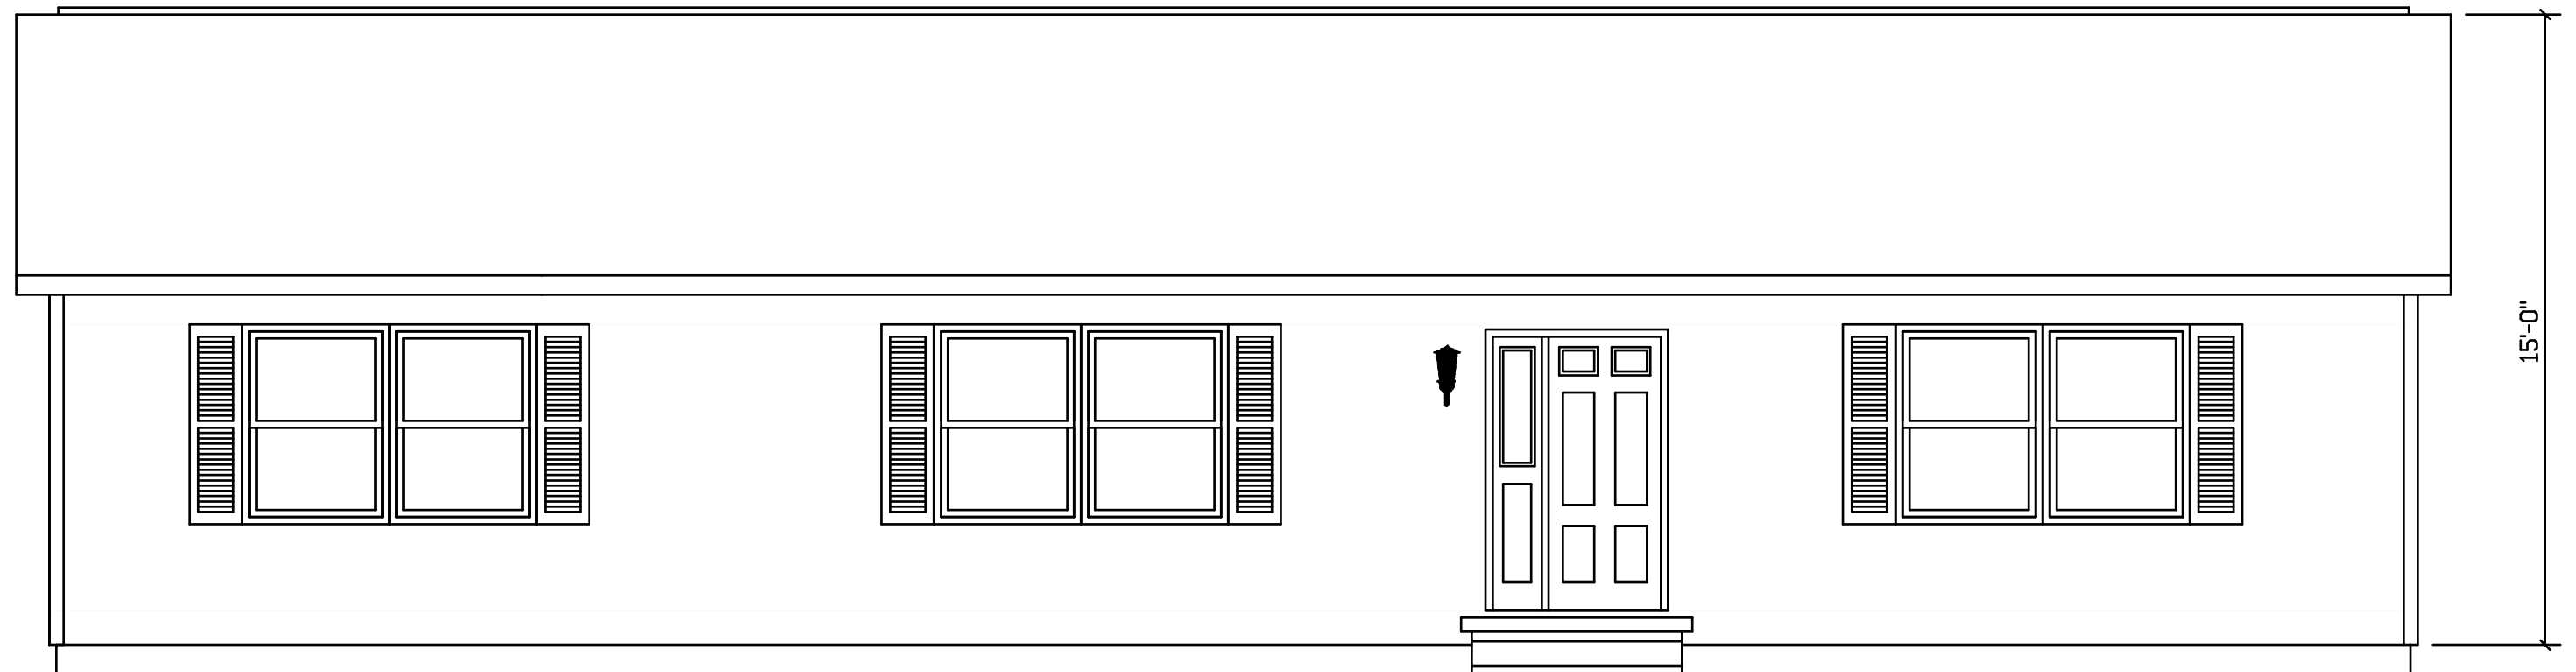

SCOTTDALE 388

Bldr/DEVEL. AUTHORIZATION	DATE	# LABEL LOCATION CLG HGTH	<i>Linda A. Litz</i> LINDA A. LITZ PRODUCTION ENGINEER	SUPERIOR BUILDERS 1565 PA. RT. 442 E. MUNCY, PA. 17756 A DIVISION OF MUNCY HOMES, INC.	REV. 11-7-05
MANUF. AUTHORIZATION	DATE	PLANS HAVE BEEN EXTRACTED FROM APPROVED BLDG SYSTEM DOCUMENTATION		BUILDER / CUSTOMER	DATABASE 388a
	DWN BY LOWE	DATE	SCALE 1/4"=1'-0"		