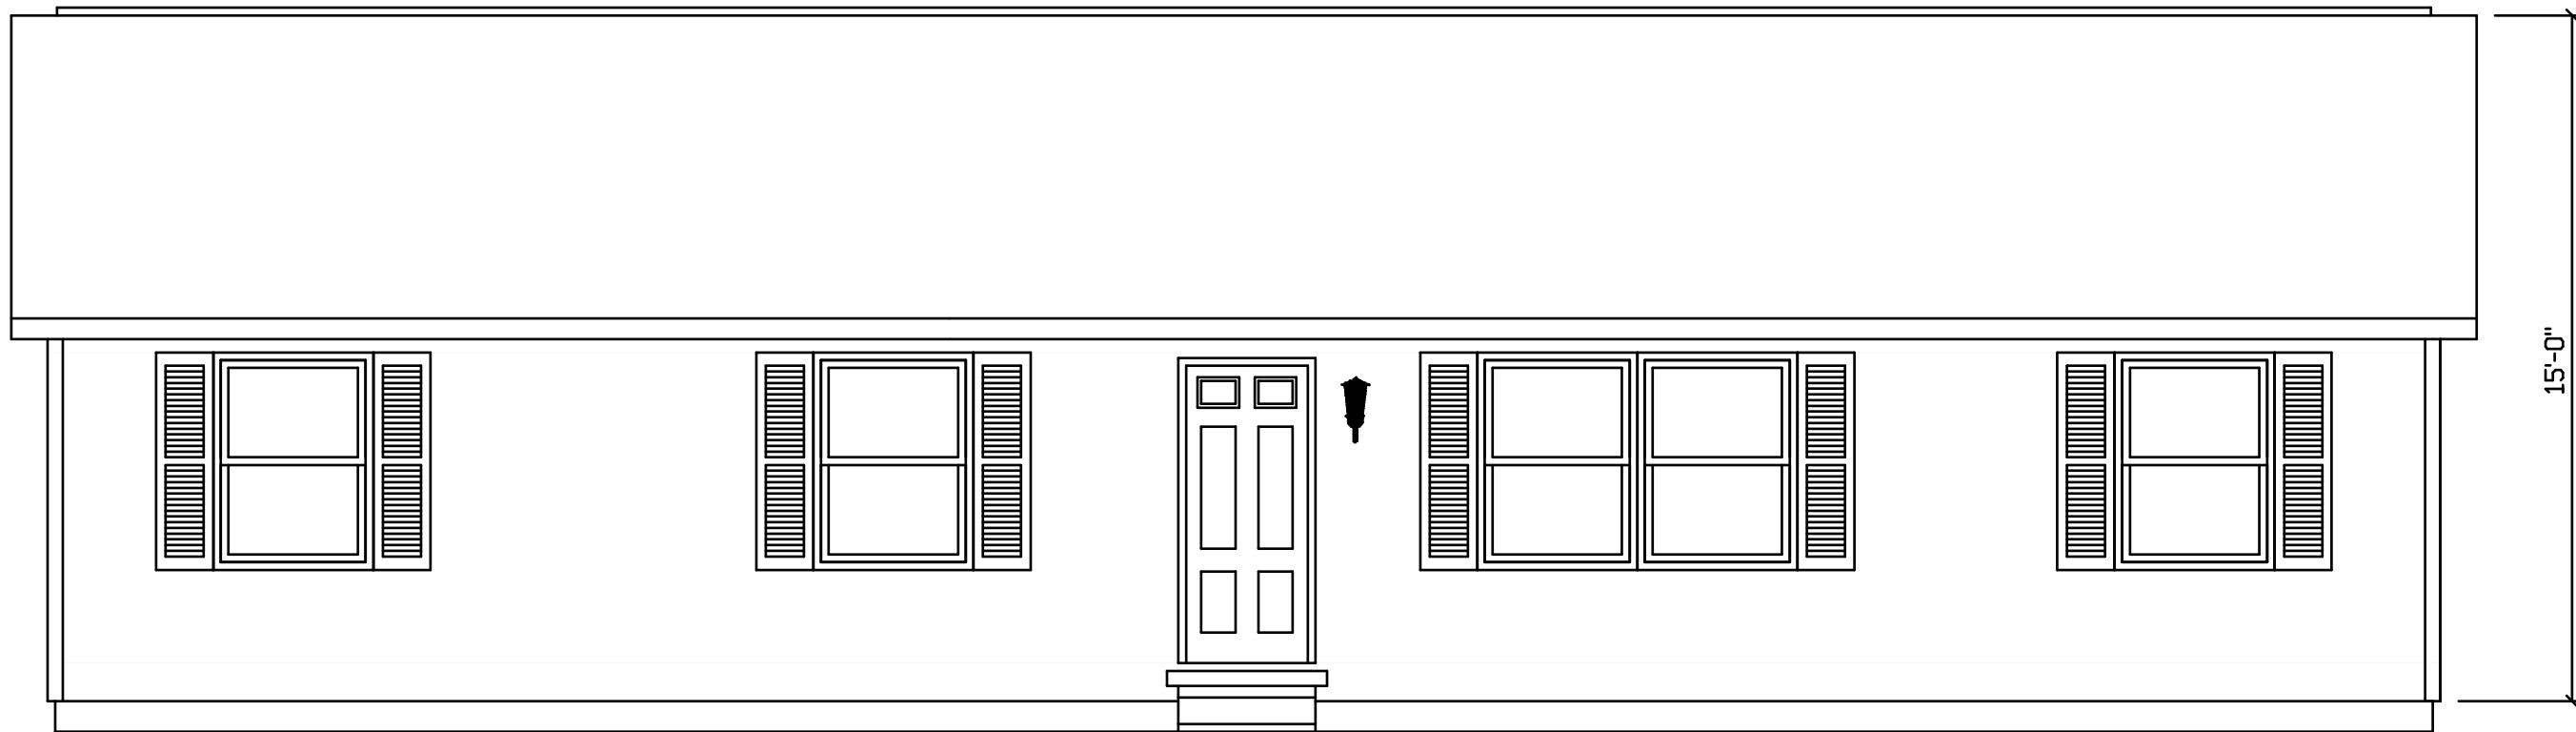

READING 387

BLDR/DEVEL. AUTHORIZATION	DATE	# LABEL LOCATION CLG HGTH	<i>Linda A. Litz</i> LINDA A. LITZ PRODUCTION ENGINEER	SUPERIOR BUILDERS 1565 PA. RT. 442 E. MUNCY, PA. 17756 A DIVISION OF MUNCY HOMES, INC.	REV.
MANUF. AUTHORIZATION	DATE	THIS PLAN DERIVED FROM MASTER SERIES BUILDING SYSTEM			DATABASE
		DWN BY HAYES	DATE 3/16/00	SCALE 1/4"=1'-0"	387a
				BLDR./CUST. READING 27'-6"X52'-0"	