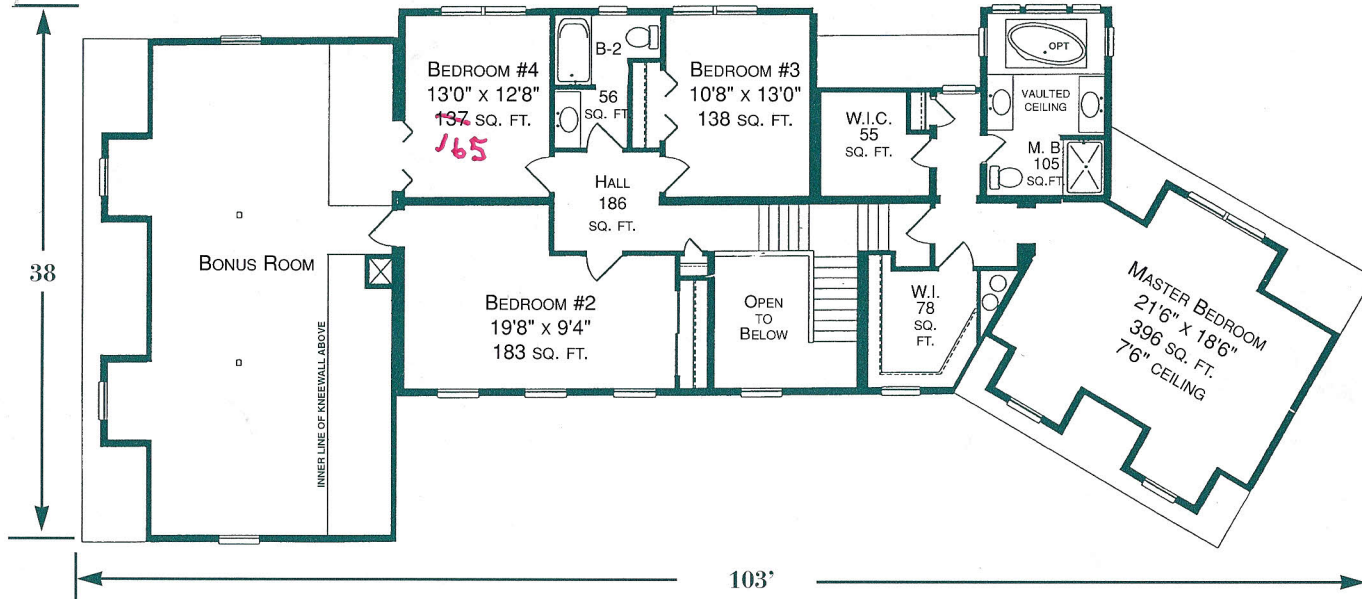

Approximately 3268 sq. ft. of space. Drawings are for illustration only and may vary in precise detail from plans and specifications.

Dutchess I Two Story H-354

Second Floor

First Floor

HILSEA
MODULAR
HOMES