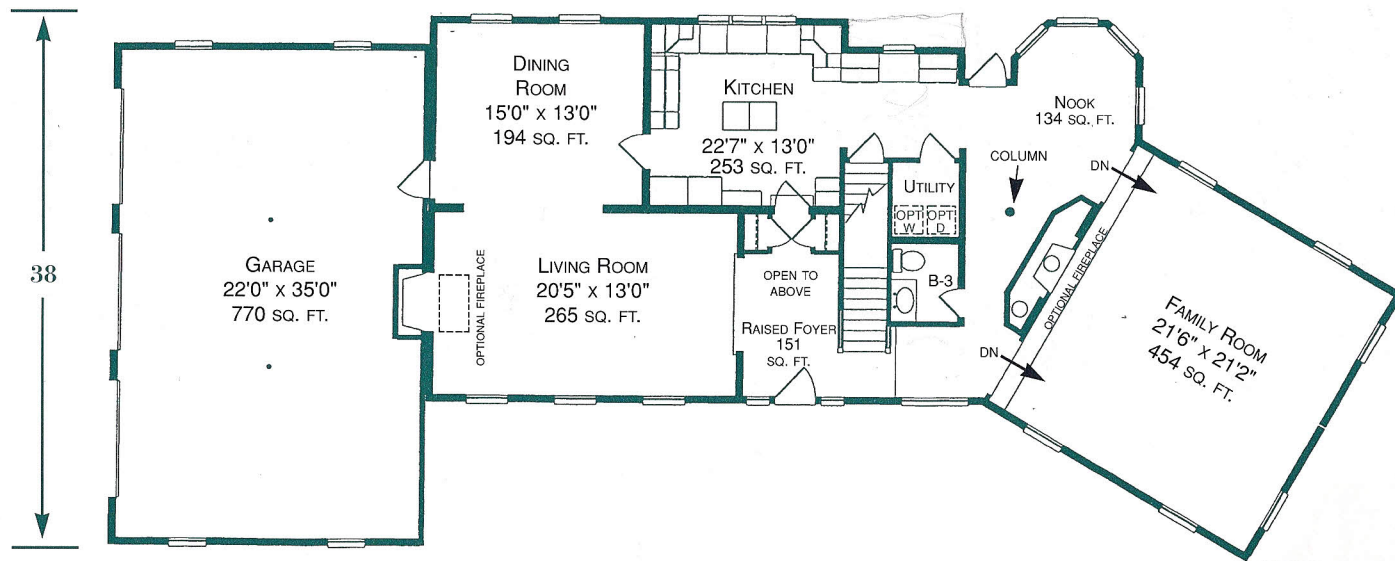

Approximately 3268 sq. ft. of space. Drawings are for illustration only and may vary in precise detail from plans and specifications.

Dutchess I Two Story H-354

Second Floor

First Floor

HILSEA
MODULAR
HOMES